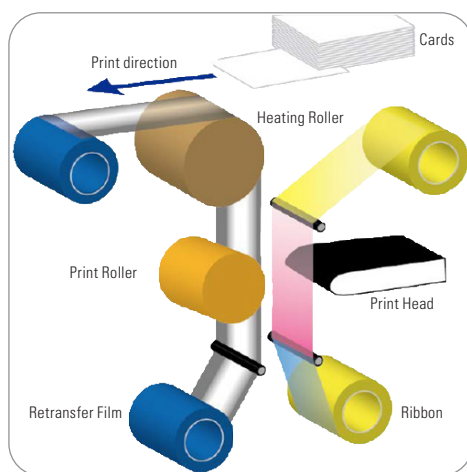

DASCOM[®]
SOLUTIONS FOR BUSINESS PRINTING

DC-7600

Retransfer print technology is the next level of Direct-to-Card technology. First, the image is printed on a film, then the image is transferred from film to the card. This technique is suitable for edge-to-edge printing, heavy duty printing, improves reliability and thus suitable for a large variety of card types, such as:

- Travel ID cards
- Identity cards
- Student cards
- Entry permit cards
- High quality card applications
- Finance cards
- Resident cards
- Driving Licenses

TECHNICAL DATA

Print Method	Colour dye sublimation retransfer technology
Resolution	600 dpi
Print Capability	Single Side, Double Side, Over-the-Edge, photo quality image colour
Print Speed	Single Side: 25 sec. Double Side: 55 sec.
Lifetime Print Head	100.000 cards
Interfaces	USB (2.0), Ethernet (10/100)
Card Thickness	0,5 - 1,25 mm (20 - 50 mil)
Security Features	RFID ribbon, card feeder lock, custom watermarks (BMP)
Card Loading	Auto card feeder for 250 cards (0,76 mm thickness) Manual feed: single card
Card Types	PVC, ABS, PET, PET-G, PC 85,6 x 53,98 mm (ISO ID-1/CR-80 size)
Consumables	Ribbon YMCK (500 Images), Ribbon YMCKH (400 Images), Ribbon YMCKK (400 Images), Transfer Film YMCK (500 Images) Ribbon K (500 Images), Transfer Film K (500 Images)
Cleaning Set	Cleaning Card Cleaning Roller
Physical Weight	22 kg
Physical Size	339 x 311 x 431 mm (W x D x H)
Power Voltage	Auto wide ranging, 100 - 240 V AC - 50/60 Hz
Environment	Printing: +15° to +30° C Temperature; 35 - 95% Humidity Storage: +5° C to +45° C Temperature; 35 - 95% Humidity
Driver	Windows 8/8.1/10 and Server 2012/2016/2019
Optional Encoder	Encoder for MIFARE
Warranty	For more details please contact your local dealer