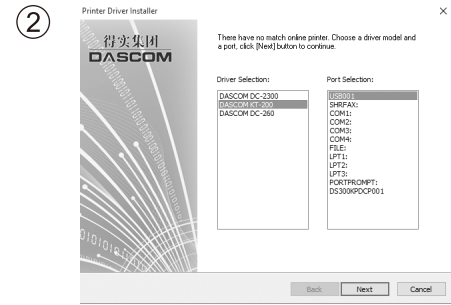

6 Cleaning

8 Questions

7 Driver

KT-200

Installation Guide

DASCOM

EN

Installation Guide